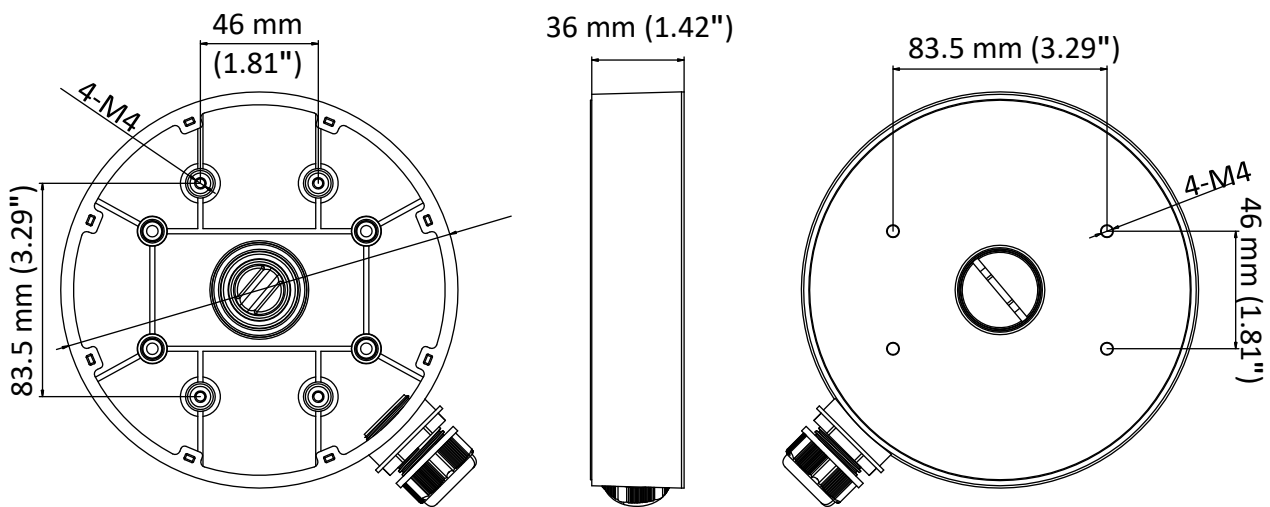

### Junction Box

#### Dimension

#### Parameter

Model	DS-1280ZJ-DM55
Parameters	Junction Box
Appearance	Hikvision White
Material	Aluminum Alloy
Dimension	Φ 155 mm × 36 mm (Φ 6.1" × 1.42")
Weight	300 g (0.66 lb.)

#### Notes

- The mount should be installed on the flat surface.
- Waterproof rubber is necessary for the outdoor application.
- The wall must be capable of supporting at least 3 times as much as the total weight of the camera, and the junction box.
- The maximum load capacity of the junction box is 2 kg (4.4 lb.).